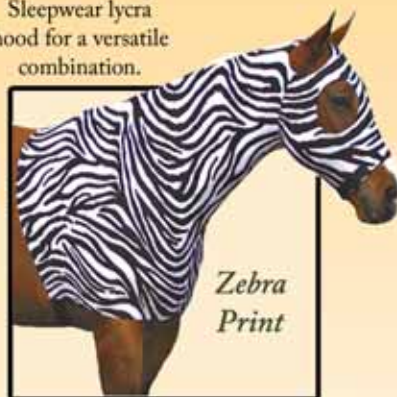

SS1100 \$28.99

Sleazy Sleepwear™

Tail Bags
Generous sizing and 4 "tails" to secure the pouch below the dock. Available in Solid, Prints, or Foils. Bag is shown in the Hunter Fabric. Please specify with color you want.
SS5600 \$9.99

Sleazy Sleepwear™

3-Tube Tail Tie
Three long attached tubes with tags for tying at top and bottom. Available in Solids, Prints, or Foils. Bag is shown in the Big Bang Pattern. Please specify the color you want
SS2000 \$24.99

PRINT SHEETS
SS5300
\$105.99

Sleazy Stretch Sheets

Use in combination with the Sleazy Sleepwear lycra hood for a versatile combination.

PRINT COLORS

Army Girl Mesa Zebra

Pink Leopard Fiesta Flame

Zebra Print

Sleazy Stretch Hoods

Made from nylon or polyester spandex, "Seamless Face" design eliminates any seams below the eyes for maximum safety. Choose from all of our solid, prints and foil fabrics. Sizes XS, S, M, L, XL
SS5100 \$64.99